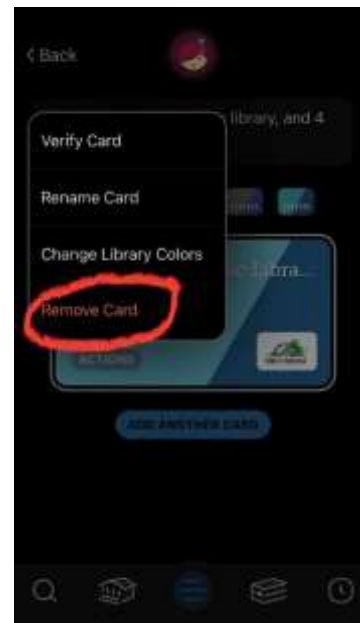

Step 2.

Select the appropriate card. Click on “Actions” and select “Remove Card”